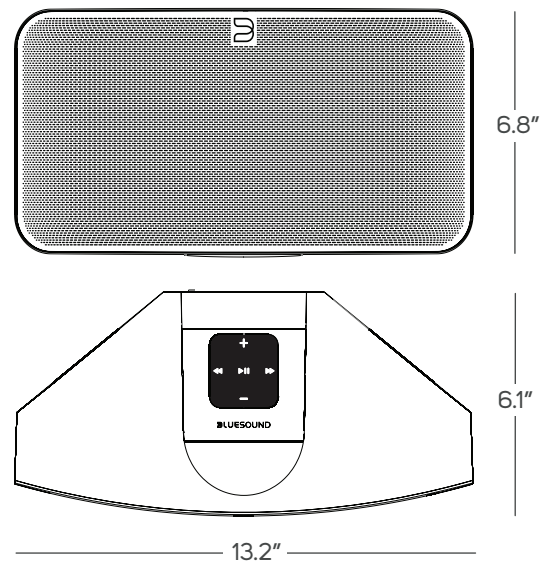

### Dimensions (Product):

335 x 172 x 155mm (W x H x D)

13.2 x 6.8 x 6.1 in (W x H x D)\*

**Weight:** 3.73kg/8.2lb

### Dimensions (Shipping, Single Unit):

400 x 220 x 230mm (W x H x D)

15.75 x 8.66 x 9.06 in (W x H x D)\*

**Weight:** 5.5kg/12.1lb